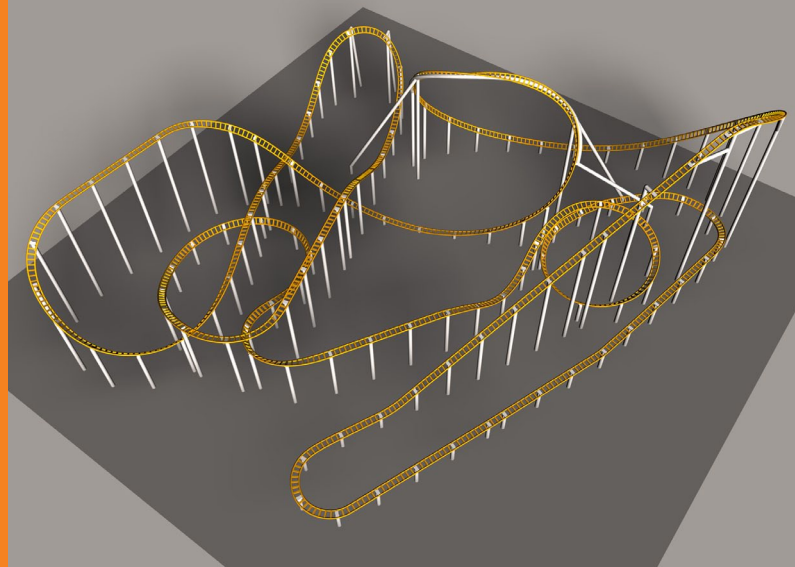

A roller coaster car is shown at the top of a large loop, with the track curving downwards on both sides. The sky is blue with some clouds.

**MAURER**  
**Spinning Coaster**  
**Non-Inverted Loop**

Spin the Loop!

## Spin the Loop!

As the first spinning coaster to include a loop, the Spinning Coaster Non-Inverted Loop is guaranteed to be an absolute eye-catcher.

Immediately after leaving the station, a sharp right turn takes full advantage of the spinning options available creating a nice smooth rotation. While still in this movement, the S-Car goes full speed ahead to a height of 22 m (72 ft), followed by a sharp drop back to the ground. But there's no time to take a breath, because the coaster's highlight is up next: the 18 m (59 ft) non-inverted loop offers a magnificent panorama and a never-before-seen vertical roll during both the ascent and the descent. The spinning car then shoots through a camelback with a maximum amount of airtime. For the finale, an Immelmann turn, a spin and a unique flip give passengers a true spinning sensation one last time. The flip is similar to a camelback, but one that

### Spinning Coaster Non-Inverted Loop

- Type: S-Car Coaster
- Number of cars: 7 S-Cars
- Ride Time: approx. 110 s
- Track length: 550 m (1,800 ft)
- Height Lift: 22 m (72 ft)
- Height Non-Inverted Loop: 16 m (52 ft)
- Max. speed: 70 km/h (43.5 mph)
- Base area: 60 x 50 m (200 x 169 ft)

changes directions at its summit. The ride continues on with just as much variation as it heads back to the station with a slalom and an easy 540° spin.

Despite the thrilling aerobatics, this ride is completely family-friendly. Moderate accelerations, lack of inversion and the smooth ride MAURER S-Car coasters are known for all equal one great ride with a high degree of entertainment value.